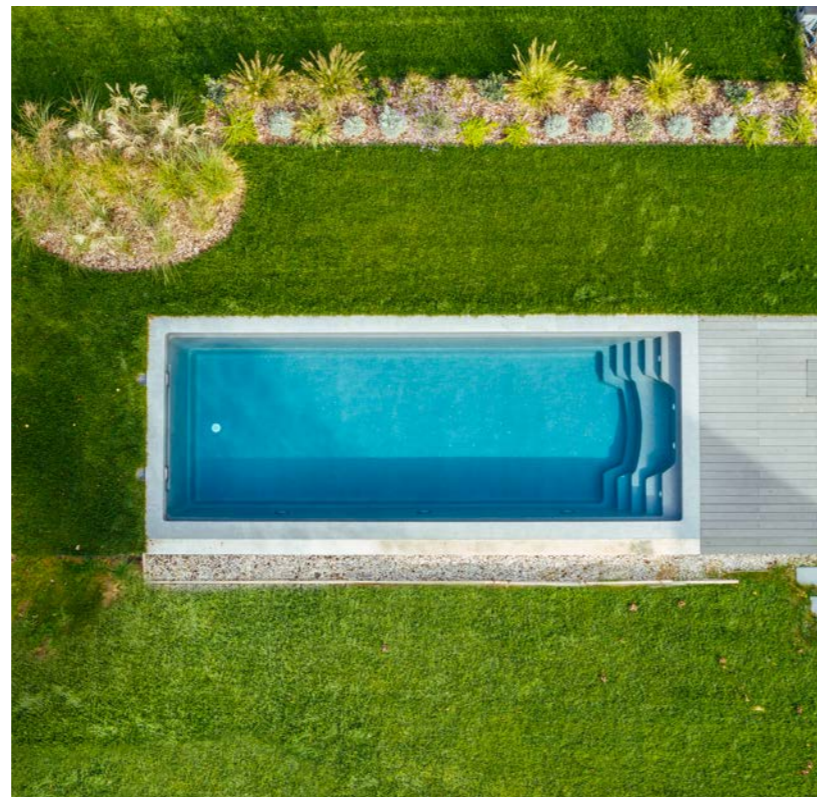

L: 8000/10000 mm
W: 3800 mm
D: 1500 mm

symmetric stairs
with bench

erato

800/1000

This model is available in both 8 and 10 m length with a very similar stair layout which minerva comes with. The major difference beyond the size is the bigger radius applied across the design of the stairs. As all other models, erato also benefits from the elevated water level.

Inspired by natural stones.

There is an ever-increasing demand for stone-like finishes and therefore our company is also making efforts in creating more and more natural finishes for our swimming pools. We apply different colours, chips and glitters which are sprayed together with a transparent gelcoat. We have an in-house laboratory equipped with high-performance microscopes to analyse the structure of the gelcoat layer and make further improvements in spraying technics.

erato 1000
colour 3D obsidian grey
sizes L: 10000 mm, W: 3800 mm, D: 1500 mm
features symmetric stairs with bench

erato 1000
colour diamond white
sizes L: 10000 mm, W: 3800 mm, D: 1500 mm
features symmetric stairs with bench