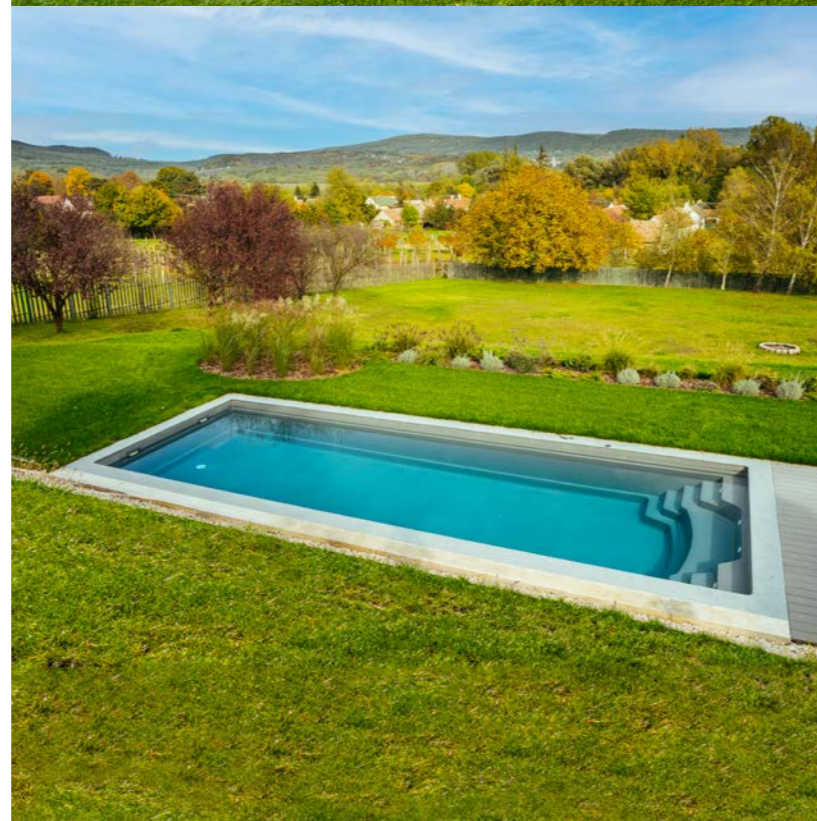

L: 8000/10000 mm
W: 3800 mm
D: 1500 mm

symmetric stairs
with bench

erato

800/1000

This model is available in both 8 and 10 m length with a very similar stair layout which minerva comes with. The major difference beyond the size is the bigger radius applied across the design of the stairs. As all other models, erato also benefits from the elevated water level.

Inspired by natural stones.

There is an ever-increasing demand for stone-like finishes and therefore our company is also making efforts in creating more and more natural finishes for our swimming pools. We apply different colours, chips and glitters which are sprayed together with a transparent gelcoat. We have an in-house laboratory equipped with high-performance microscopes to analyse the structure of the gelcoat layer and make further improvements in spraying technics.

erato 1000
colour 3D obsidian grey
sizes L: 10000 mm, W: 3800 mm, D: 1500 mm
features symmetric stairs with bench

erato 1000
colour diamond white
sizes L: 10000 mm, W: 3800 mm, D: 1500 mm
features symmetric stairs with bench