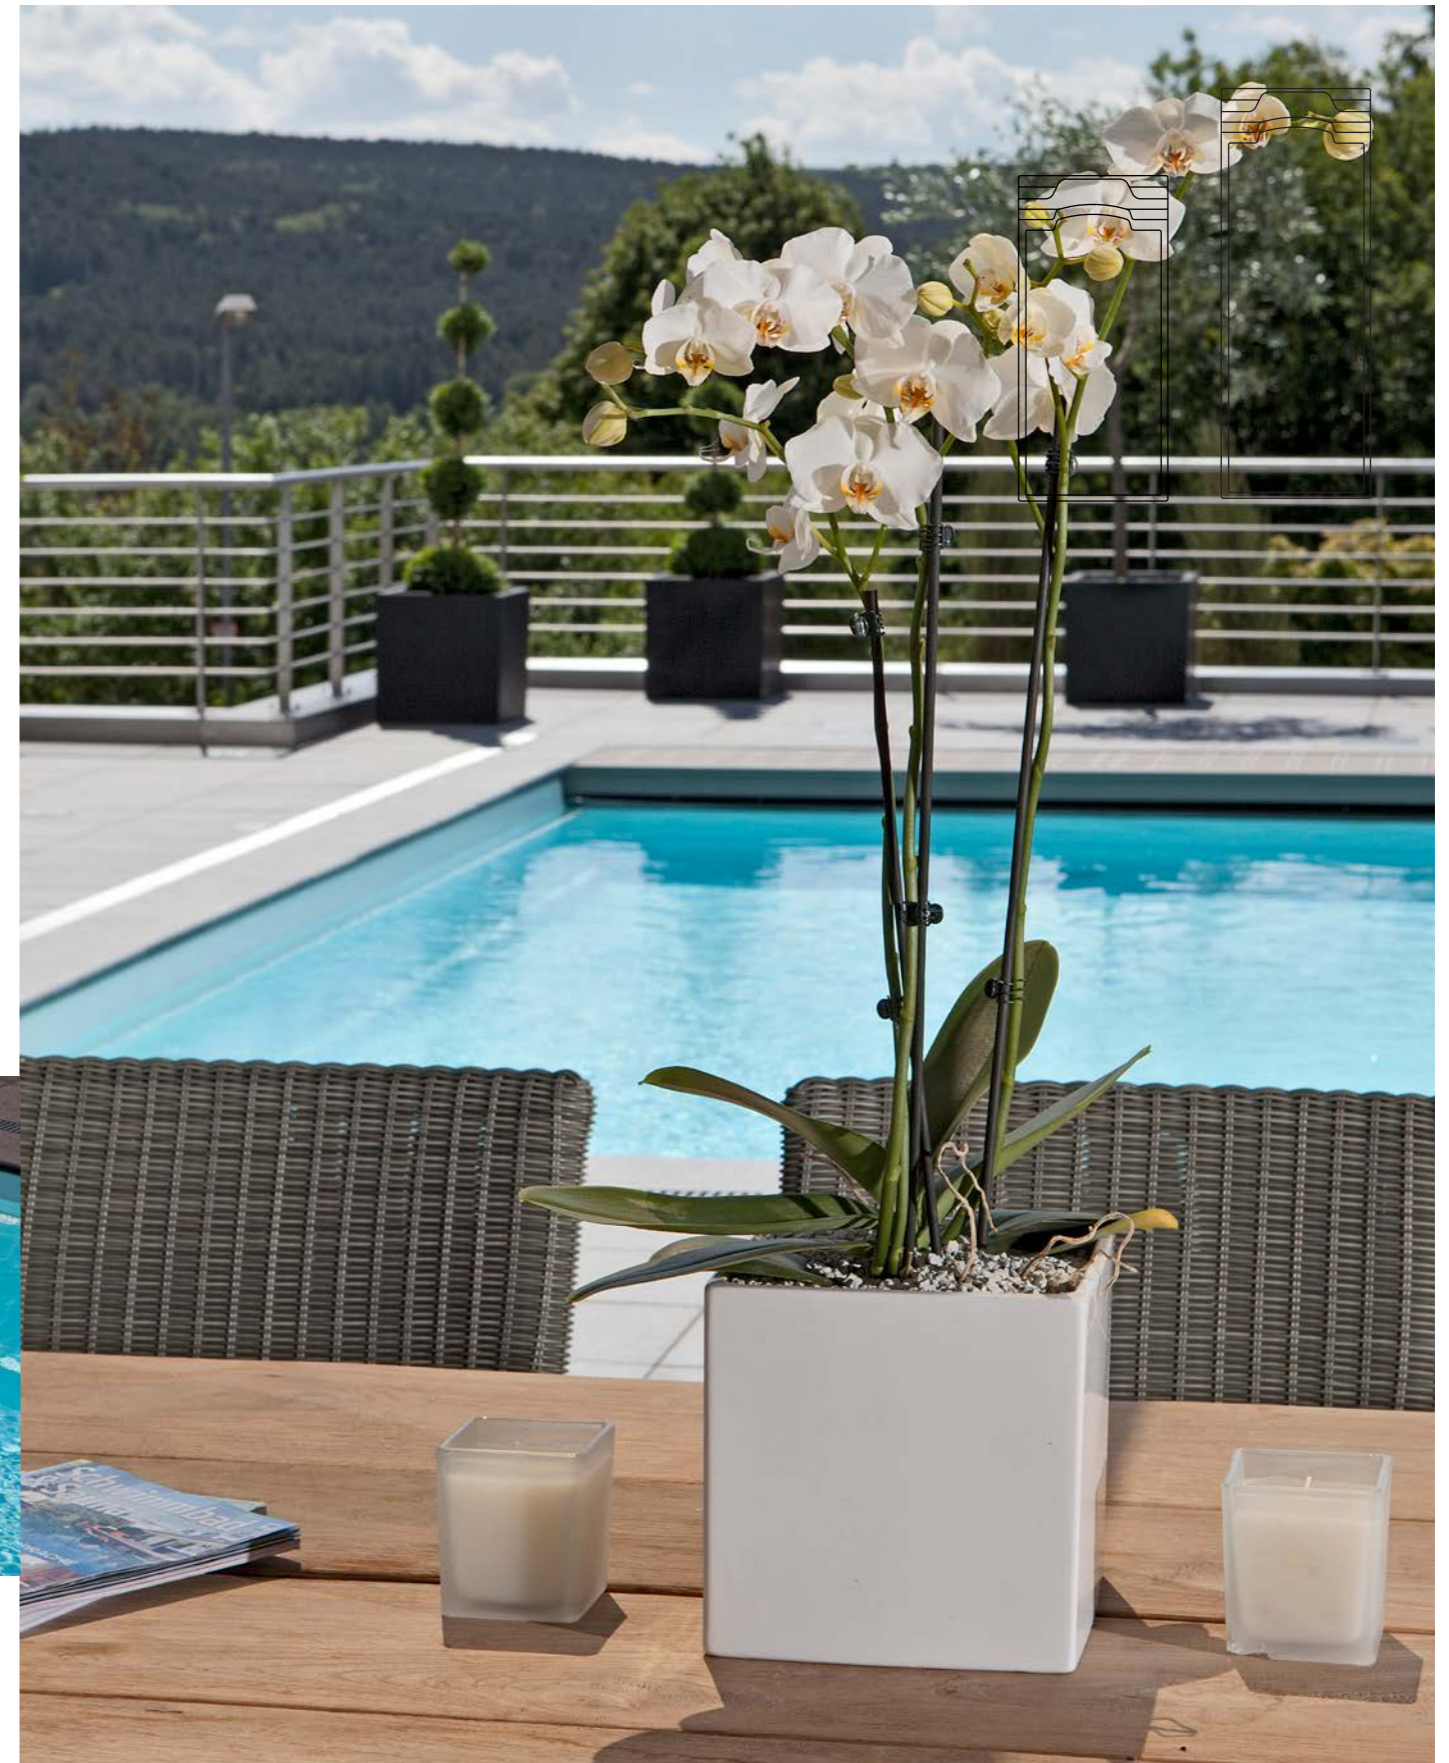

L: 8000/10000 mm
W: 3800 mm
D: 1500 mm

symmetric stairs
with bench

erato

800/1000

This model is available in both 8 and 10 m length with a very similar stair layout which minerva comes with. The major difference beyond the size is the bigger radius applied across the design of the stairs. As all other models, erato also benefits from the elevated water level.

Inspired by natural stones.

There is an ever-increasing demand for stone-like finishes and therefore our company is also making efforts in creating more and more natural finishes for our swimming pools. We apply different colours, chips and glitters which are sprayed together with a transparent gelcoat. We have an in-house laboratory equipped with high-performance microscopes to analyse the structure of the gelcoat layer and make further improvements in spraying technics.

erato 1000
colour 3D obsidian grey
sizes L: 10000 mm, W: 3800 mm, D: 1500 mm
features symmetric stairs with bench

erato 1000
colour diamond white
sizes L: 10000 mm, W: 3800 mm, D: 1500 mm
features symmetric stairs with bench